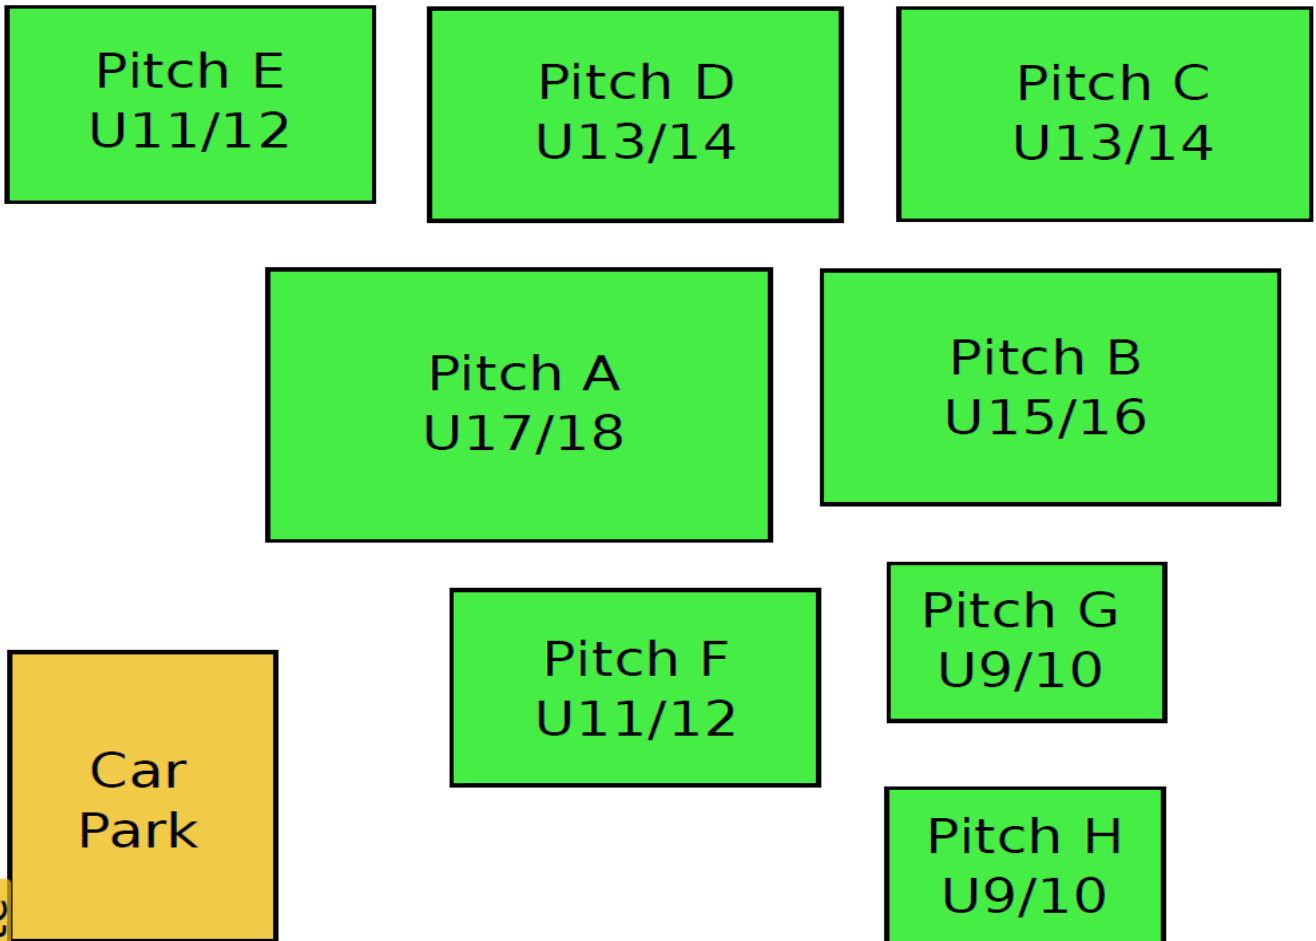

Writtle Minors FC, Pitch Layout

Vehicle Access Route

Writtle Sports & Social
Playing Field

Paradise Road, CM1 3HW